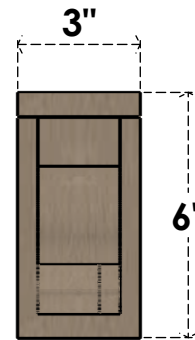

ITEM NUMBER: CORU03X18X06ALMRCPR

3"W X 18"D X 6"H SERIES 3 THIN ALMA ROUGH CEDAR TIMBERTHANE FAUX WOOD CORBEL, PRIMED

SIDE PROFILE

FRONT PROFILE

ISOMETRIC

EKENA MILLWORK
2300 WEST MAIN ST.
CLARKSVILLE, TX 75426
TOLL FREE: 866-607-0453
WWW.EKENAMILLWORK.COM