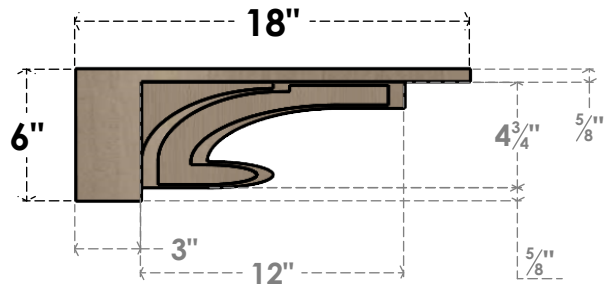

ITEM NUMBER: CORU03X18X06ALMRCPR

3"W X 18"D X 6"H SERIES 3 THIN ALMA ROUGH CEDAR TIMBERTHANE FAUX WOOD CORBEL, PRIMED

SIDE PROFILE

FRONT PROFILE

ISOMETRIC

EKENA MILLWORK
2300 WEST MAIN ST.
CLARKSVILLE, TX 75426
TOLL FREE: 866-607-0453
WWW.EKENAMILLWORK.COM

NOTES

1. INSTALLATION TO BE COMPLETED IN ACCORDANCE WITH MANUFACTURER'S SPECIFICATIONS.
2. DRAWING MAY NOT BE TO SCALE
3. THIS DRAWING IS INTENDED FOR DESIGN AND PLANNING PURPOSES ONLY.
4. ALL INFORMATION CONTAINED HEREIN WAS CURRENT AT THE TIME OF DEVELOPMENT BUT MUST BE REVIEWED AND APPROVED BY THE PRODUCT MANUFACTURER TO BE CONSIDERED ACCURATE.
5. TIMBERTHANE ARCHITECTURAL PRODUCTS ARE MADE FROM HIGH DENSITY URETHANE AND COME FACTORY PRIMED