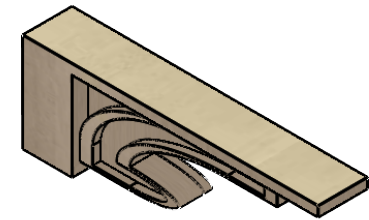

ITEM NUMBER: CORU03X18X06ALMRCPR

3"W X 18"D X 6"H SERIES 3 THIN ALMA ROUGH CEDAR TIMBERTHANE FAUX WOOD CORBEL, PRIMED

SIDE PROFILE

FRONT PROFILE

ISOMETRIC

EKENA MILLWORK
2300 WEST MAIN ST.
CLARKSVILLE, TX 75426
TOLL FREE: 866-607-0453
WWW.EKENAMILLWORK.COM

NOTES

1. INSTALLATION TO BE COMPLETED IN ACCORDANCE WITH MANUFACTURER'S SPECIFICATIONS.
2. DRAWING MAY NOT BE TO SCALE
3. THIS DRAWING IS INTENDED FOR DESIGN AND PLANNING PURPOSES ONLY.
4. ALL INFORMATION CONTAINED HEREIN WAS CURRENT AT THE TIME OF DEVELOPMENT BUT MUST BE REVIEWED AND APPROVED BY THE PRODUCT MANUFACTURER TO BE CONSIDERED ACCURATE.
5. TIMBERTHANE ARCHITECTURAL PRODUCTS ARE MADE FROM HIGH DENSITY URETHANE AND COME FACTORY PRIMED